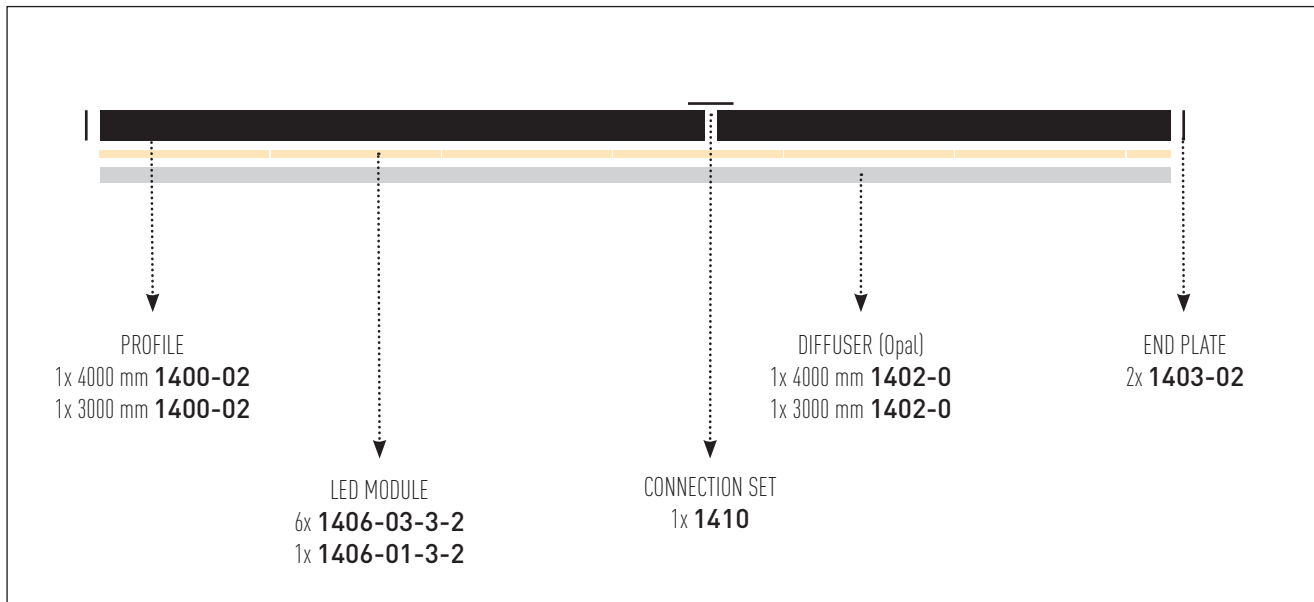

METROLINE SYSTEM

PROFILE

design Dark studio for Dark

www.pinterest.com/pindark/metroline-dark

PROFILE 1400-BB

	dimensions profile 85 x 110 mm max. 6 m		BB	
	COLORS			
	02		Black	
03		White		

LED MODULE 1406-BB-C-D

DIFFUSER 1402-B

	max. 6 m		B
			TYPE
	0	Opal	
1	Prismatic		

COVER PROFILE 1401-BB

	max. 6 m		BB	
	COLORS			
	02		Black	
03		White		

ENDPLATE 1403-BB

	BB	
	COLORS	
	02	
03		White

CONNECTION SET 1410

HOW TO ORDER A BLACK PROFILE OF 7000 mm :

HOW TO ORDER A WHITE PROFILE OF 2540 mm suspension: