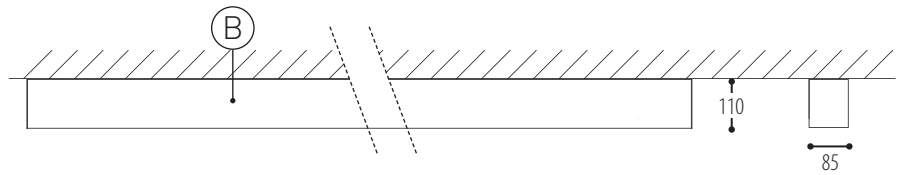

METROLINE 1

LED >80 CRI • 7640 Lm / 49,6 W

METROLINE 7

LED >80 CRI • 15280 Lm / 99,2 W

METROLINE 8

LED >80 CRI • 17190 Lm / 111,6 W

METROLINE 9

LED >80 CRI • 19100 Lm / 123,8 W

METROLINE 10

LED >80 CRI • 21010 Lm / 136,1 W

METROLINE 11

LED >80 CRI • 22920 Lm / 148,4 W

METROLINE 12

LED >80 CRI • 24830 Lm / 160,7 W

METROLINE 13

LED >80 CRI • 26740 Lm / 173 W

AAAA-BB-3-K-J

AAAA		BB		C		K		J	
PRODUCT		COLORS		TYPE		DRIVER		DIFFUSER	
1840	Metroline 1	02	Black	3	LED 3000K	0	incl./non dim	0	opal
1842	Metroline 7	03	White			2	Dim 1-10 V	1	prismatic
1843	Metroline 8					3	Dali		
1844	Metroline 9								
1845	Metroline 10								
1846	Metroline 11								
1847	Metroline 12								
1848	Metroline 13								

Dark at night nv, Vliegplein 43 - 9991 Maldegem - Belgium - T +32(0)50/71.81.40 - F +32(0)50/71.81.38 - E info@dark.be

Dark has the right to change any technical data, dimensions, colors and characteristics without prior notice - All rights reserved
Any reproduction of the Dark products is strictly forbidden and can seriously damage your health and endanger your bank account.