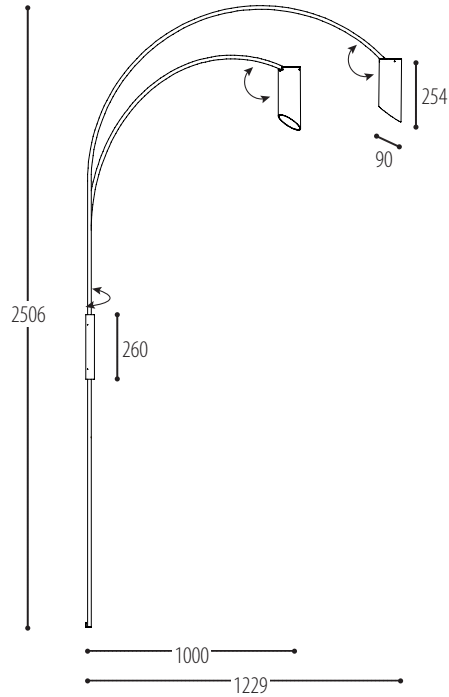

WALLSTER TWO

WALL

design Anthony Boelaert for Dark

www.pinterest.com/pindark/metrooffice-dark

1115-BB-065-00
1115-BB-81500H-K

BB		CCC				
COLORS		TYPE				
02	Black	230 V	065	GU10	1x (Wallster one) / 2x (Wallster two) QPAR51 (MAX 50 W)	
03	White				1x (Wallster one) / 2x (Wallster two) LED (MAX 7,5 W)	
		EFF		GG	H	K
		CRI • LUMENOUTPUT		REFLECTOR	COLOR TEMP.	
LED	815	>85 CRI • 1x (Wallster one) / 2x (Wallster two) 1500 Lm / 500 mA / 13,6 W		00 N.A.	2 2700 K	0 incl./non dim
					3 3000 K	2 Dim 1-10 V
					4 4000 K	3 Dali

Dark at night nv, Vliegplein 43 - 9991 Maldegem - Belgium - T +32(0)50/71.81.40 - F +32(0)50/71.81.38 - E info@dark.be

Dark has the right to change any technical data, dimensions, colors and characteristics without prior notice - All rights reserved
Any reproduction of the Dark products is strictly forbidden and can seriously damage your health and endanger your bank account.