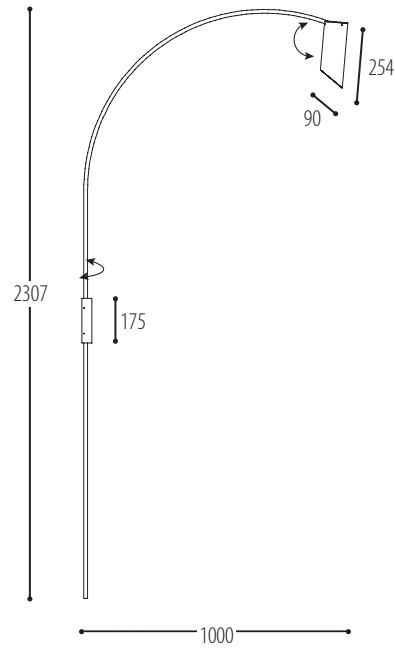

WALLSTER ONE

WALL

design Anthony Boelaert for Dark

www.pinterest.com/pindark/metrooffice-dark

1116-BB-065-00
1116-BB-81500H-K

Metal | Alu

BB		CCC					
COLORS		TYPE					
02	Black	230 V	065	GU10	1x (Wallster one) / 2x (Wallster two) QPAR51 (MAX 50 W)		
03	White				1x (Wallster one) / 2x (Wallster two) LED (MAX 7,5 W)		
		EFF		GG	H	K	
		CRI • LUMENOUTPUT		REFLECTOR	COLOR TEMP.		DRIVER
LED	815	>85 CRI • 1x (Wallster one) / 2x (Wallster two) 1500 Lm / 500 mA / 13,6 W		00 N.A.	2 2700 K 3 3000 K 4 4000 K	0 incl./non dim 2 Dim 1-10 V 3 Dali	