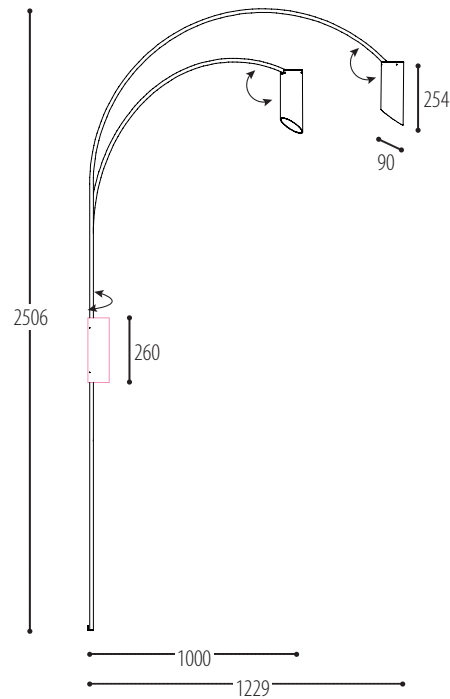

WALLSTER PLUS TWO

WALL

design Anthony Boelaert for Dark

www.pinterest.com/pindark/metrooffice-dark

1117-BB-065-00-MMM
1117-BB-81500H-K-MMM-Q

Metal | Alu

BB		CCC				MMM			
COLORS		TYPE1				TYPE2			
02	Black	230 V	065	GU10	1x (Wallster Plus one) 2x (Wallster Plus two) QPAR51 (MAX 50 W)	230 V	071	G9	1x TC-TSE (MAX 9 W)
03	White				1x (Wallster Plus one) 2x (Wallster Plus two) LED (MAX 7,5 W)				2x LED (MAX 7,5 W)
		EFF		H	K	MMM		Q	
		CRI • LUMENOUTPUT		COLOR TEMP.	DRIVER	TYPE2		DRIVER	
LED	815	>85 CRI • 1x (Wallster Plus one) / 2x (Wallster Plus two) 1500 Lm / 500 mA / 13,6 W		2 2700 K 3 3000 K 4 4000 K	0 incl./non dim 2 Dim 1-10 V 3 Dali	LED	803	>80 CRI • 2x 350 Lm / 700 mA / 6 W	0 incl./non dim 1 excl.

Dark at night nv, Vliegplein 43 - 9991 Maldegem - Belgium - T +32(0)50/71.81.40 - F +32(0)50/71.81.38 - E info@dark.be

Dark has the right to change any technical data, dimensions, colors and characteristics without prior notice - All rights reserved
Any reproduction of the Dark products is strictly forbidden and can seriously damage your health and endanger your bank account.