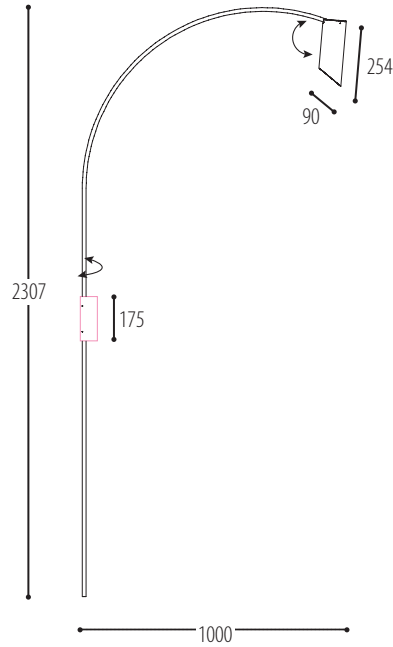

WALLSTER PLUS ONE

WALL

design Anthony Boelaert for Dark

www.pinterest.com/pindark/metrotoffice-dark

1118-BB-065-00-MMM
1118-BB-81500H-K-MMM-Q

BB		CCC				MMM					
COLORS		TYPE1				TYPE2					
02	Black	230 V	065	GU10	1x (Wallster Plus one) 2x (Wallster Plus two) QPAR51 (MAX 50 W)	230 V	071	G9	1x TC-TSE (MAX 9 W)		
03	White									1x (Wallster Plus one) 2x (Wallster Plus two) LED (MAX 7,5 W)	2x LED (MAX 7,5 W)
		EFF		H		K		MMM		Q	
		CRI • LUMENOUTPUT		COLOR TEMP.		DRIVER		TYPE2		DRIVER	
		LED	815	>85 CRI • 1x (Wallster Plus one) / 2x (Wallster Plus two) 1500 Lm / 500 mA / 13,6 W	2 2700 K 3 3000 K 4 4000 K	0 incl./non dim 2 Dim 1-10 V 3 Dali	LED	803	>80 CRI • 2x 350 Lm / 700 mA / 6 W	0 incl./non dim 1 excl.	

Dark at night nv, Vliegplein 43 - 9991 Maldegem - Belgium - T +32(0)50/71.81.40 - F +32(0)50/71.81.38 - E info@dark.be

Dark has the right to change any technical data, dimensions, colors and characteristics without prior notice - All rights reserved
Any reproduction of the Dark products is strictly forbidden and can seriously damage your health and endanger your bank account.